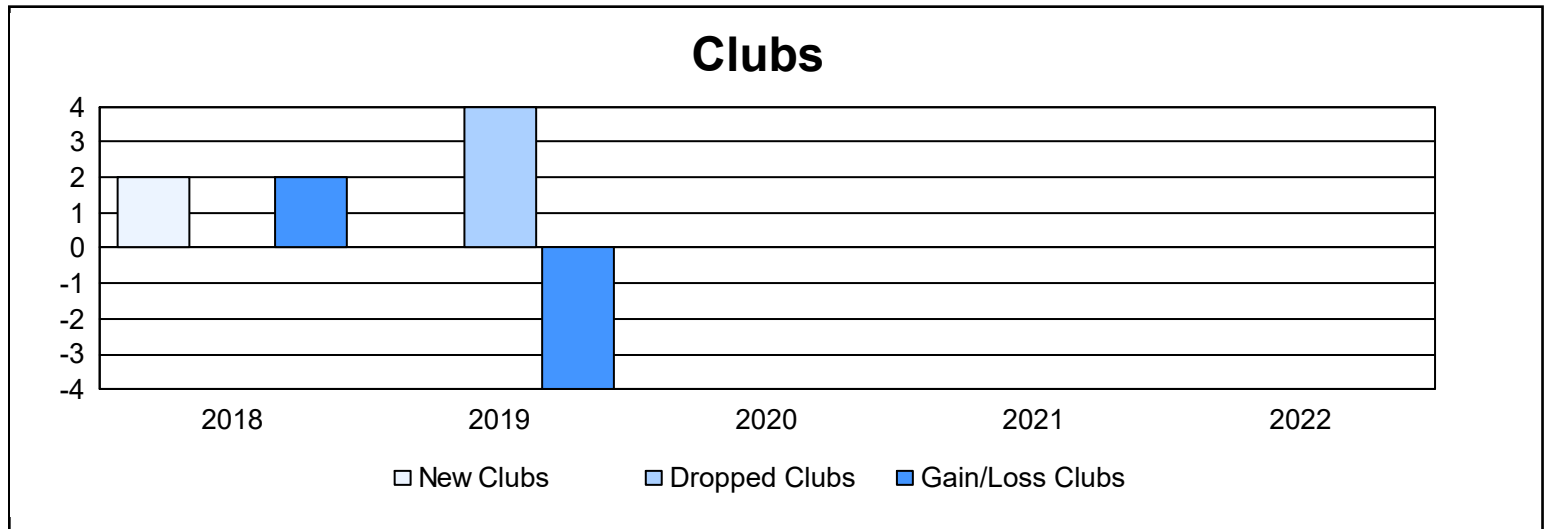

Year	New Clubs	Dropped Clubs	Gain/ Loss Clubs	New Members	Charter Members	Reinstate Members	Transfer Members	Total Member Added	Total Members Dropped	Gain/ Loss Members
2017-2018	2	0	2	89	42	4	7	142	136	6
2018-2019	0	4	-4	56	0	3	8	67	189	-122
2019-2020	0	0	0	63	0	4	18	85	99	-14
2020-2021	0	0	0	71	0	2	5	78	68	10
2021-2022	0	0	0	100	0	0	2	102	95	7
<b>Average</b>	<b>0</b>	<b>1</b>	<b>0</b>	<b>76</b>	<b>8</b>	<b>3</b>	<b>8</b>	<b>95</b>	<b>117</b>	<b>-23</b>

### Membership Composition June 2022 Cumulative