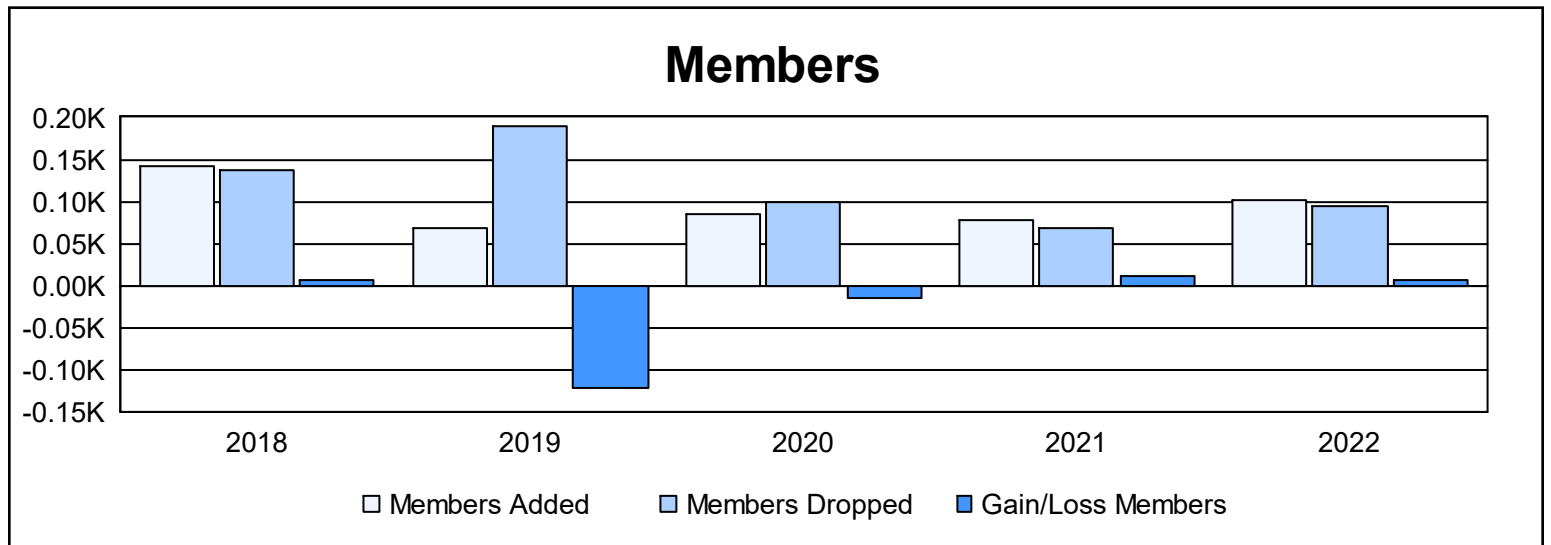

Year	New Clubs	Dropped Clubs	Gain/ Loss Clubs	New Members	Charter Members	Reinstate Members	Transfer Members	Total Member Added	Total Members Dropped	Gain/ Loss Members
2017-2018	2	0	2	89	42	4	7	142	136	6
2018-2019	0	4	-4	56	0	3	8	67	189	-122
2019-2020	0	0	0	63	0	4	18	85	99	-14
2020-2021	0	0	0	71	0	2	5	78	68	10
2021-2022	0	0	0	100	0	0	2	102	95	7
<b>Average</b>	<b>0</b>	<b>1</b>	<b>0</b>	<b>76</b>	<b>8</b>	<b>3</b>	<b>8</b>	<b>95</b>	<b>117</b>	<b>-23</b>

### Membership Composition June 2022 Cumulative